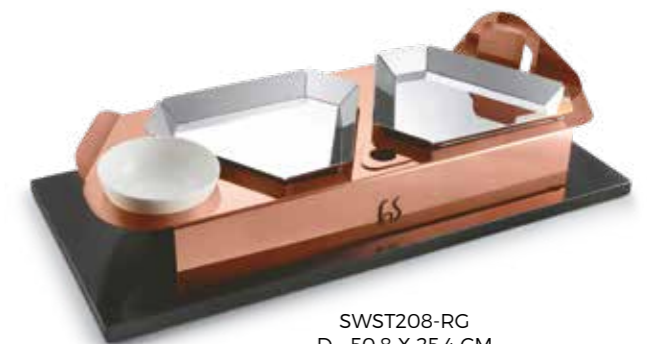

SWST208-B
D - 50.8 X 25.4 CM
SNACK SERVING SET

SWST208-RG
D - 50.8 X 25.4 CM
SNACK SERVING SET

SWST207
D - 30 X 30 X 9 CM
SNACK SERVING SET

SWST300-RG
D - 54.0 X 30.0 X 14.0 CM
SNACK SERVING SET
STOREY TOP ROSE GOLD