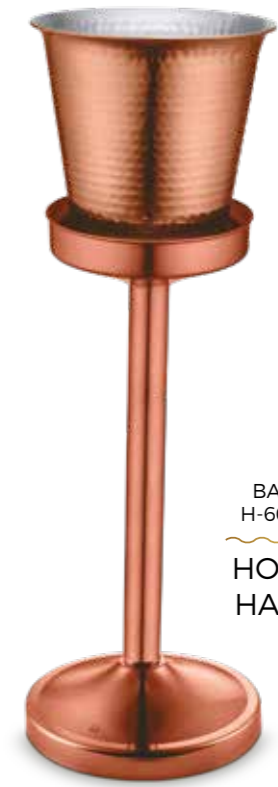

BABT104G (SET OF 6)

BABT104RG (SET OF 6)

BAR TOOL SET

BAWS151
WINE COASTER

BAVS203
C - 30 ml(Glass)
VODKA SET

BAW0151
WINE BOTTLE
OPENER

BABS151
WINE BOTTLE
OPENER

BACS151
CHAMPAGNE
STOPPER

BAB0501
BOTTLE
OPENER

BLD15W
1.5 LTR. WHITE

BLD15B
1.5 LTR. WHITE

ELECTRIC BAR BLENDER

Wine Bucket with Stand

BAWT151 - VG
H-60 CM (STAND)
VERTICAL
HAMMERED

BAWT151 - HG
H-60 CM (STAND)
HORIZONTAL
HAMMERED

BAWT151 - VRG
H-60 CM (STAND)
VERTICAL
HAMMERED