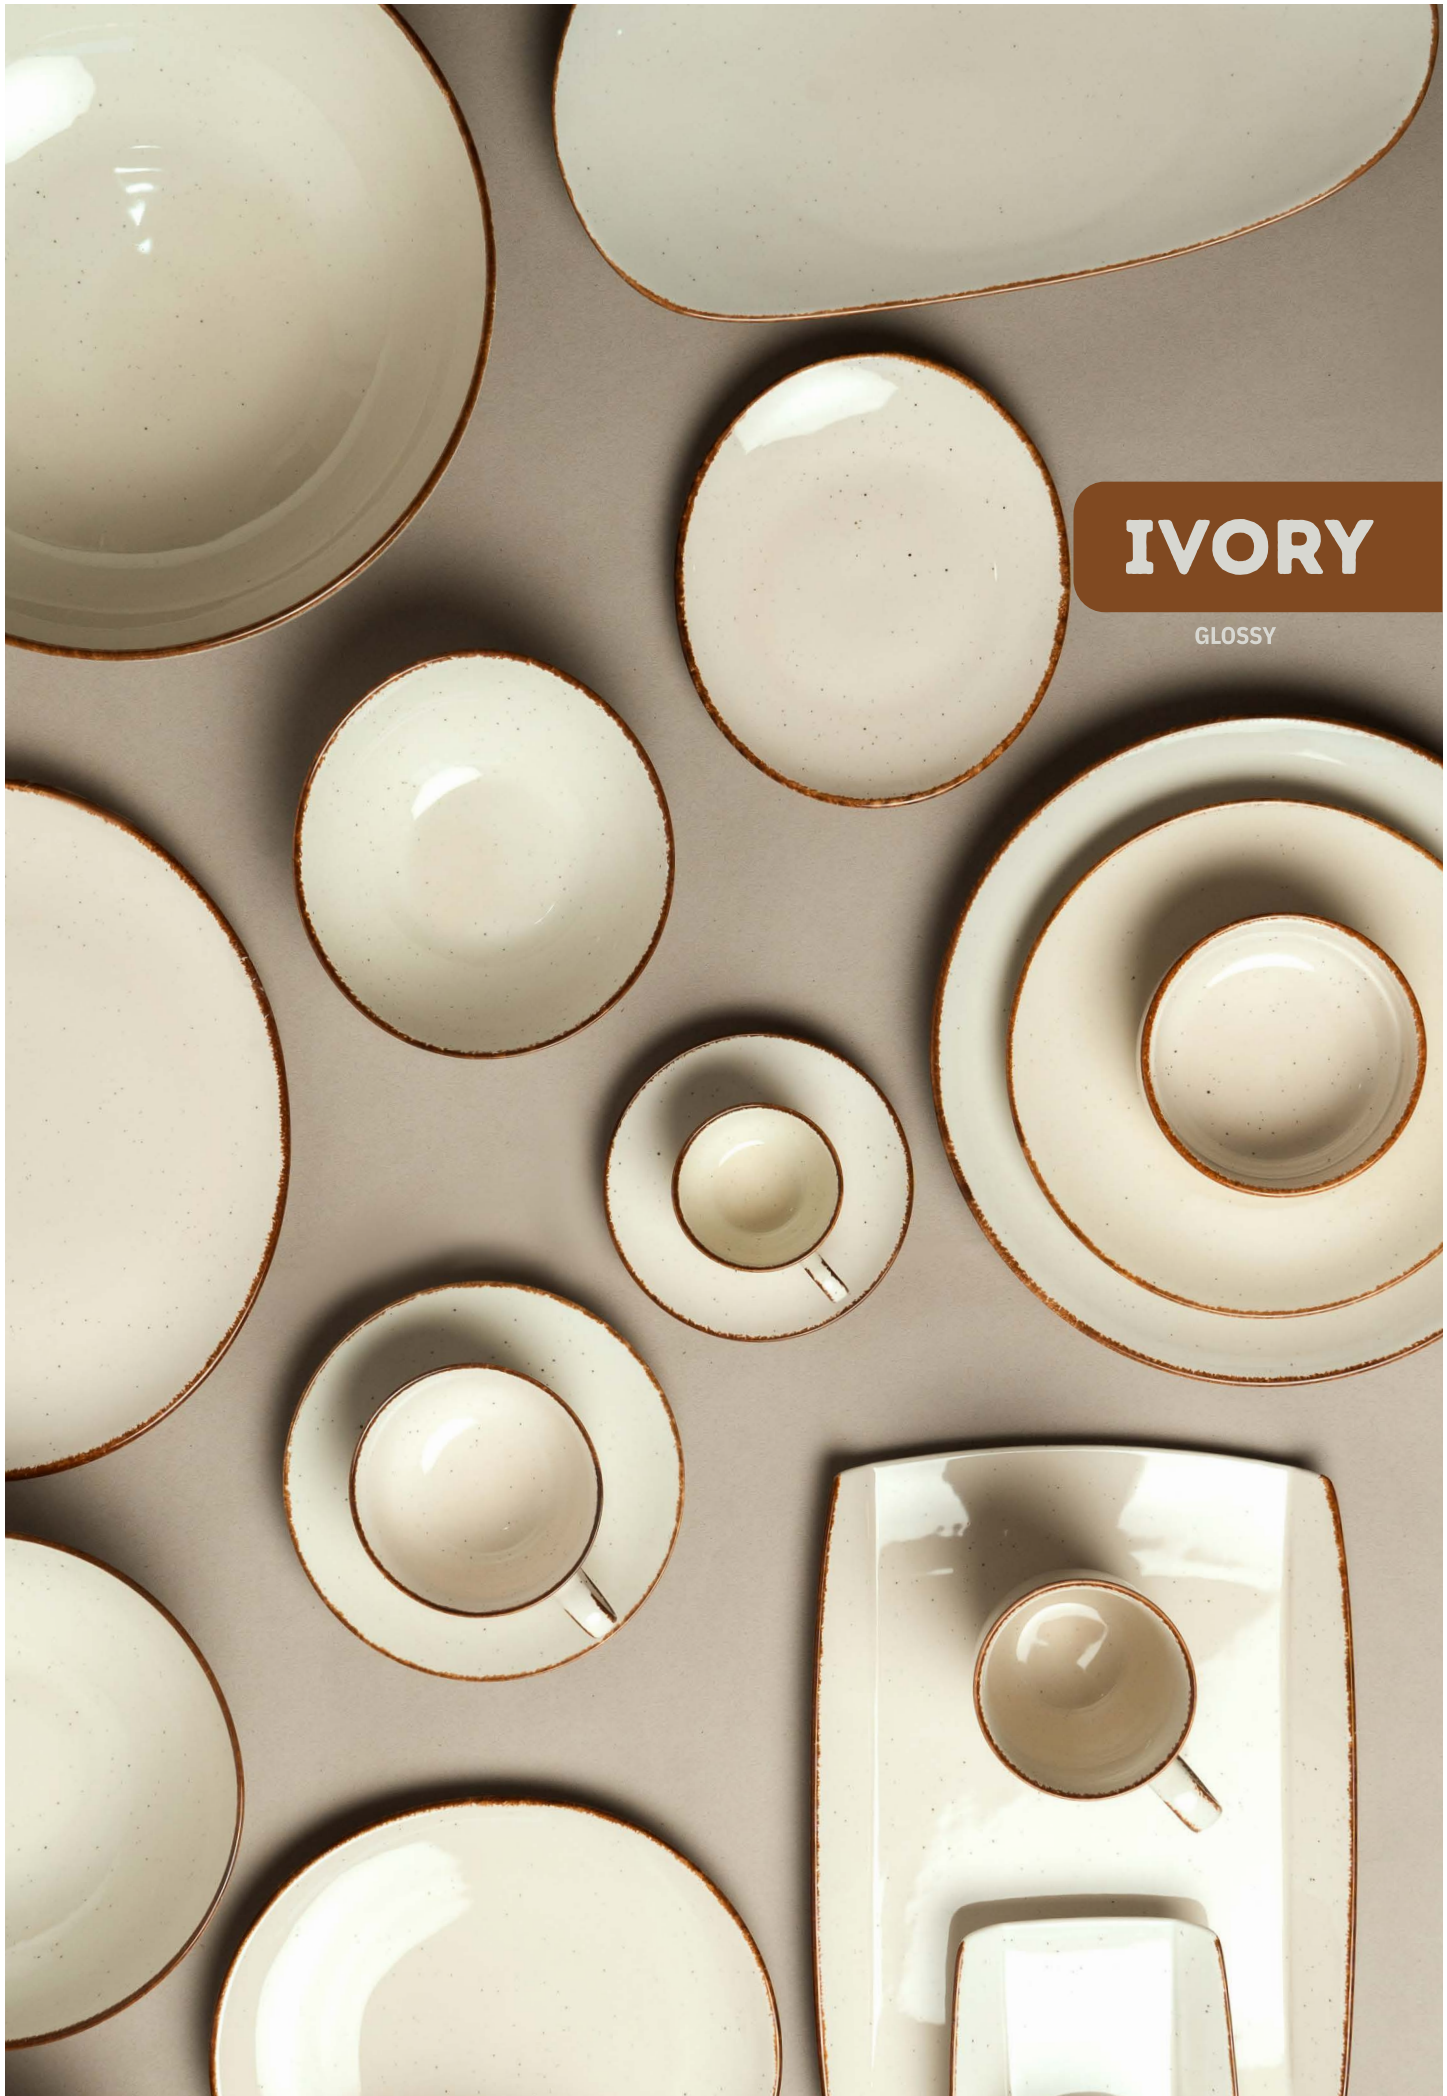

DISH SQ. 6 CM TEXTURE
431048.68
L-6.0 | W-6.0 | ☞-72

IVORY

GLOSSY

JCPL[®]
FINE PORCELAIN
·INDIA·

GRAINS

IVORY

GLOSSY

Finely crafted porcelain pieces with an **IVORY** base and a speckled finish define this collection, conveying a regal aura and guaranteeing a sophisticated display of food.