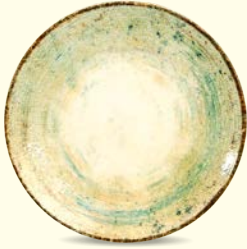

DISH SQ. 6 CM TEXTURE
431048.65
L-6.0 | W-6.0 | ☎-72

MEZO

JCPL[®]
FINE PORCELAIN
·INDIA·

TEXTURES

MEZO

MEZO presents an engaging collection inspired by the natural formations of rocks. This porcelain range features earthy brown and beige tones that encapsulate its inherent beauty. Crafted with a focus on sustainability and environmental friendliness, MEZO embodies a conscious design ethos.