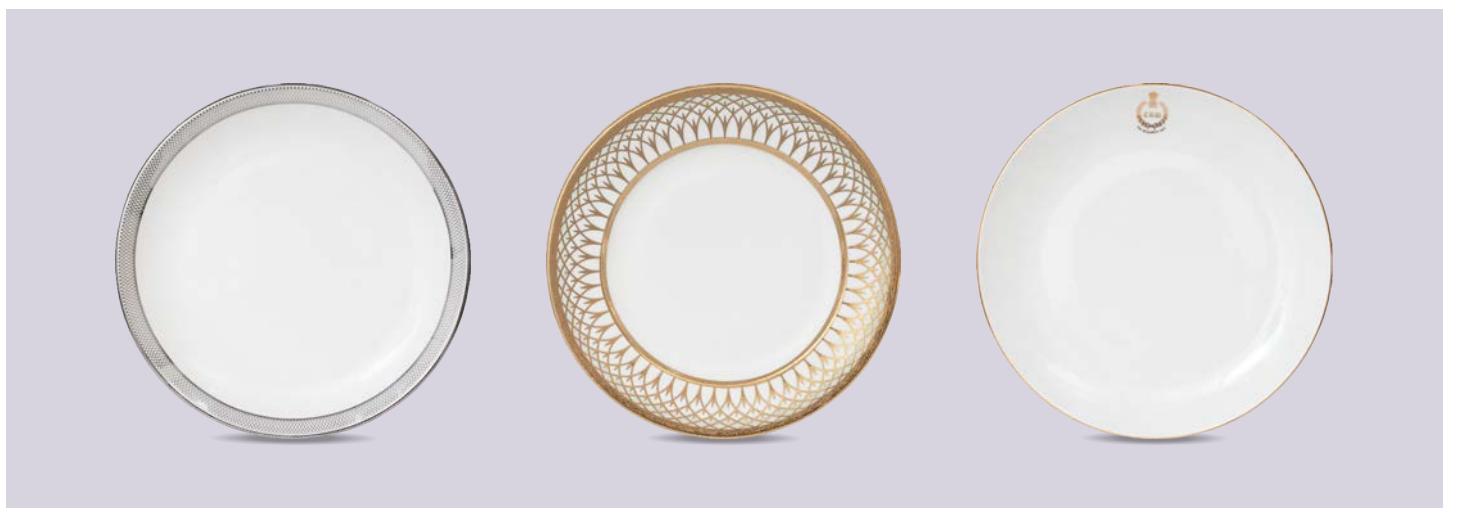

JCPL®
FINE PORCELAIN
INDIA

BESPOKE
— make to order —