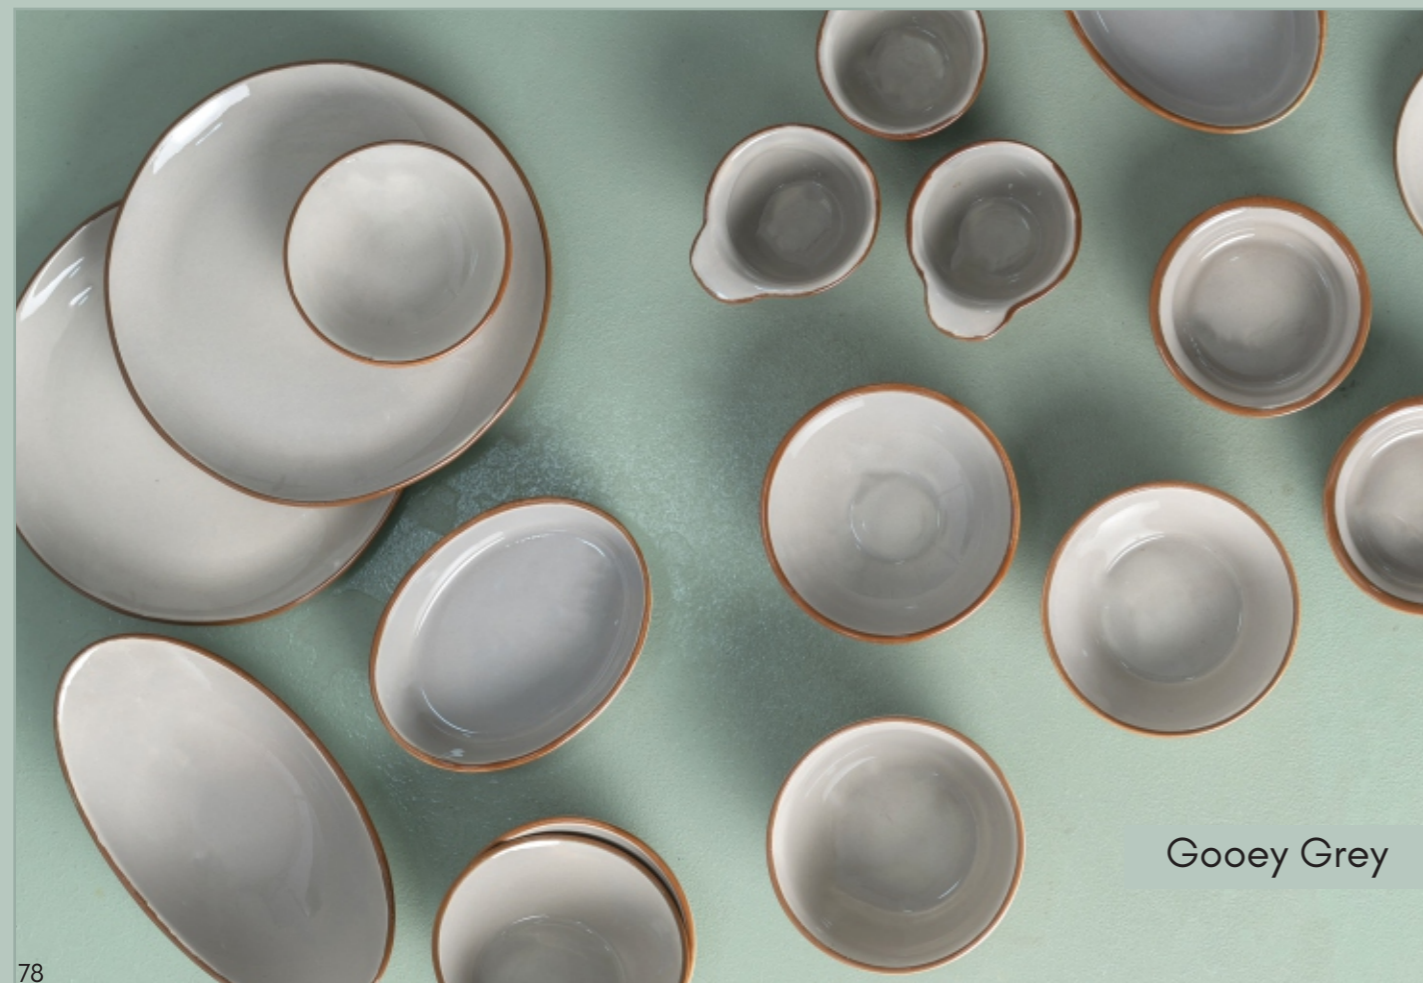

Goey Grey

minis

Some ceramic accessories embrace a raw or organic aesthetic, with visible textures and natural imperfections in luxury colors. This "imperfectly perfect" quality adds character to the table setting, creating an inviting and authentic atmosphere. It enhances the perception that the food being served is handcrafted and made with care.