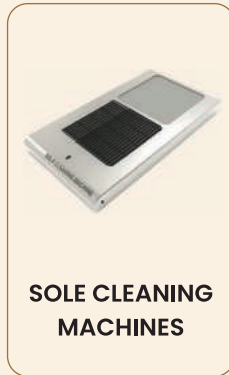

REDEFINING LUXURY IN
WASHROOM AUTOMATION

INDUSTRY ENTRANCE SOLUTION

CRAFTING LUXURIOUS
ENTRANCE EXPERIENCES

HI-SPEED JET HAND DRYERS

DAHD0054
 Power : 1400W
 Material : ABS
 (Hot & Cold Wave)
 Brushless Motor