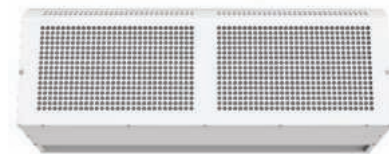

Material : 304 Stainless Steel

Air Flow : 21m/s

Effective Heigh : Below 11 Feet

Type : On/Off Switch OR with Door Sensor

CODE	UNIT SIZE(mm)	POWER
DACN0010	916x360x370(3Ft)	1100W
DACN0011	1220x360x370(4Ft)	1650W
DACN0015	1526x360x370(5Ft)	2200W