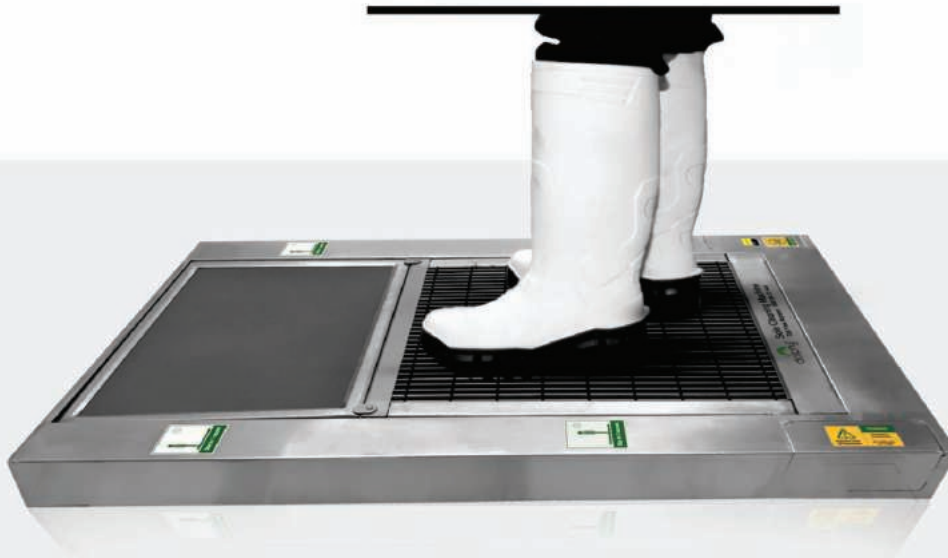

AUTOMATIC SOLE CLEANING MACHINES

Self-Hygiene Greatly Enhances to a Healthy Workforce

SUITABLE FOR : PHARMACEUTICAL, CLEAN ROOM, FOOD FACTORY, HOSPITALS, MANUFACTURING UNITS