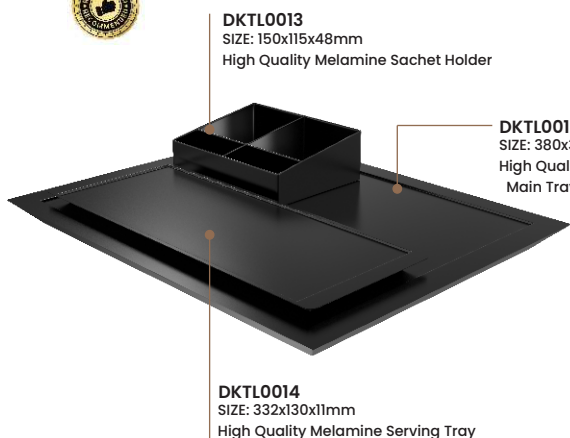

DKTLO040

Capacity : 1.2 Ltr
Kettle Material : Steel + ABS
Automatic cut-off
(Water level indicator)

DKTLO037

Capacity : 1 Ltr
Kettle Material : 304 SS
Automatic cut-off
(Water level indicator)

DKTLO038

Capacity : 1.2 Ltr
Material : 304 SS+ABS
Automatic cut-off

DKTLO036

Capacity : 1.0 Ltr
Material : High Grade ABS
Single Layer / Auto cut-off
(Water level indicator)

DKTLO062

Capacity : 1.0 Ltr
Material : 304 SS+ABS
Double Layer / Auto cut-off

DKTLO045

Capacity : 1.0 Ltr
Material : 304 SS+ABS
Automatic cut-off
(Water level indicator)

DKTLO067

Capacity : 1.2 Ltr
Material : 304 SS+ABS
Automatic cut-off

DKTLO028

Capacity : 1.2 Ltr
Material : 304 SS+ABS
Double Layer / Auto cut-off

CUSTOMIZE YOUR OWN SETS

DKTL0013
 SIZE: 150x115x48mm
 High Quality Melamine Sachet Holder

DKTL0012
 SIZE: 380x320x24mm
 High Quality Melamine
 Main Tray

DKTL0014
 SIZE: 332x130x11mm
 High Quality Melamine Serving Tray

DKTL0022
 SIZE: 150x115x48mm
 High Quality Melamine Sachet Holder

DKTL0020
 SIZE: 380x320x24mm
 High Quality Melamine
 Main Tray