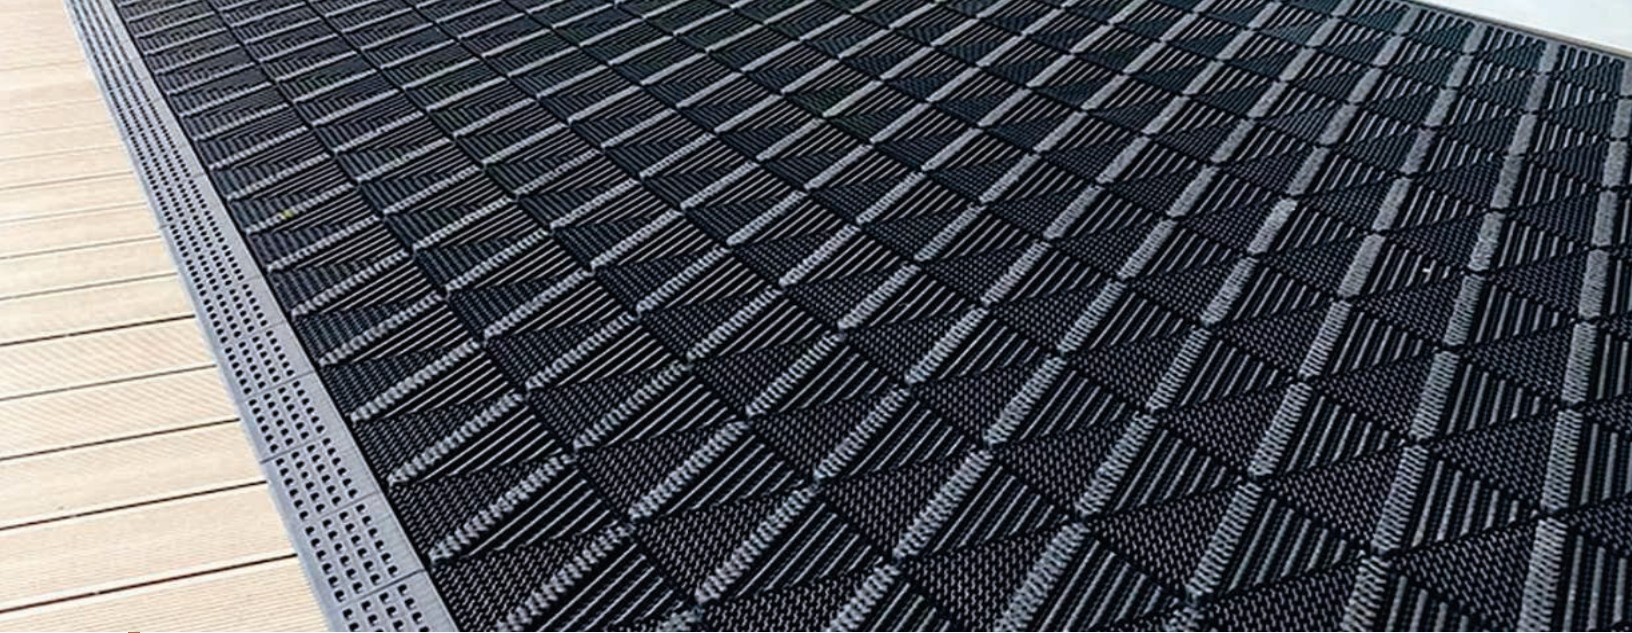

ENTRANCE GRID MAT

DGMT0001-G

Material : EVA and Nylon
Brush Height : 25mm
Edge Size : 150 x 75mm
Corner Size : 75 x 75mm
Mat Size : 150 x 150mm

3 DUST REMOVAL STRUCTURE :

Concave and convex design The 3-in-1 design makes the sole clean more comprehensively fully scrapes the mud and removes the dirt, keeping the mud out of the door	High density grass tip design Composed of more than 900 encrypted grass tips, high-heeled shoes do not get stuck when walking	Nylon 6.6 brush Waterproof and durable, anti-lodging characteristics, good dust removal effect
		Total thickness 2.5cm (1 inch)