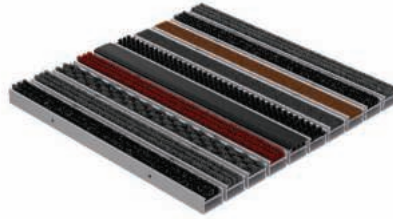

DADM0001

Material : Aluminum Profile
with carpet

Area : High Traffic

Profile Height : 14.5mm+/-0.25

Total Height : 19.5mm+/-0.25

Recess Required : 15 mm +/- 0.25

INTERCONNECTED

● Available In Black Color Profile