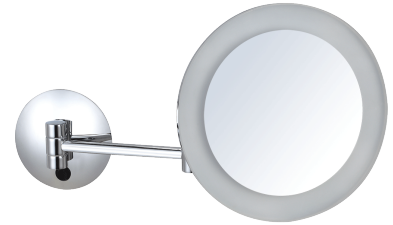

DMMR0042 (Frosted Lenses)
 Wall Mounted Square Mirror
 Fold : 3X Magnify, 8.5" inch
 One Side
 Solid Brass & Chrome plated
 Single Side LED Mirror
 Warm White

DMMR0043
 Acrylic Wall Mounted Round Mirror
 Fold : 3X Magnify, 8" Inch One Side
 Solid Brass & Chrome plated,
 Hardwired Base Side Lock Screw
 3 Light Can Change : warm, white, yellow