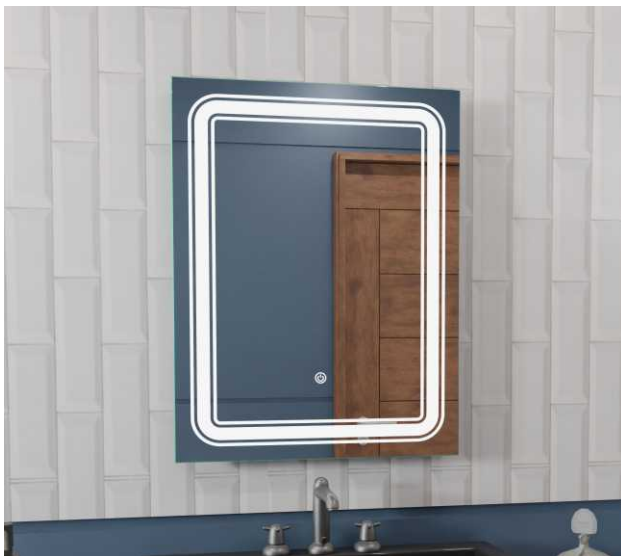

DDSN0005-B

Anti Theft
Dock Station Device

TOUCH LED MIRROR

CUSTOMIZE OPTIONS

- Shape : Round / Square / Rectangle / Capsule / Hexagon
- Size : Customize (as per Requirement)
- Frame : With / Without | Finish of frame : Matt / Glossy
- Color of Frame : Black / Gold / Rose Gold / Blue
- Height of Frame : 1.5 inch
- 1-10V dimming
- Power of LED Light : 12W
- Lighting : White / Warm White (Yellow) / Natural White (Single or Multiple)