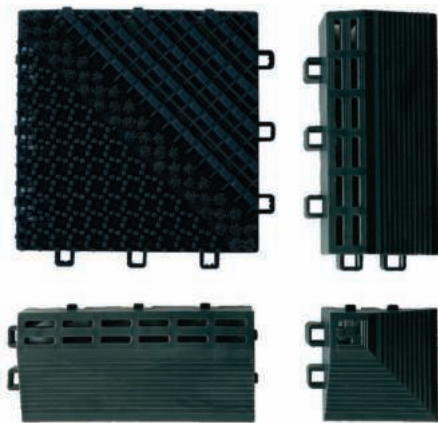

ENTRANCE GRID MAT

DGMT0001-G

Material : EVA and Nylon
Brush Height : 25mm
Edge Size : 150 x 75mm
Corner Size : 75 x 75mm
Mat Size : 150 x 150mm