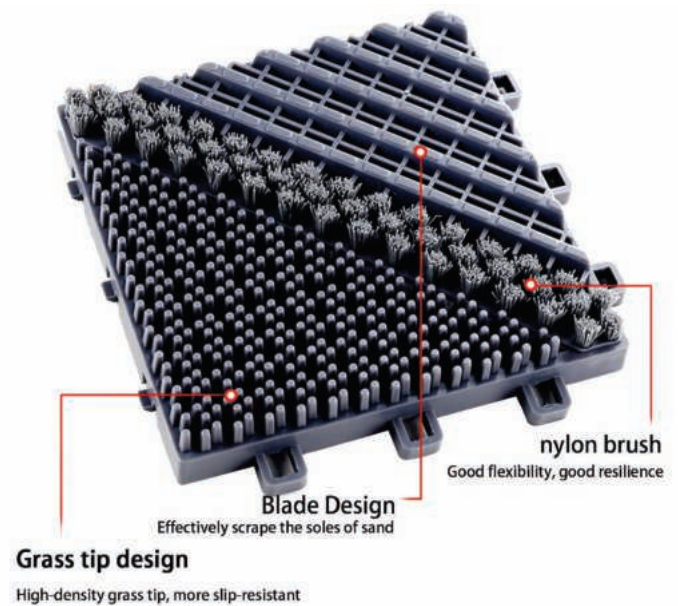

Material : EVA and Nylon
 Brush Height : 25mm
 Edge Size : 150 x 75mm
 Corner Size : 75 x 75mm
 Mat Size : 150 x 150mm

3 DUST REMOVAL STRUCTURE :

 <p>Concave and convex design The 3-in-1 design makes the sole clean more comprehensively fully scrapes the mud and removes the dirt, keeping the mud out of the door</p>	 <p>High density grass tip design Composed of more than 900 encrypted grass tips, high-heeled shoes do not get stuck when walking</p>	 <p>Nylon 6.6 brush Waterproof and durable, anti-lodging characteristics, good dust removal effect</p>
		 <p>Total thickness 2.5cm (1 inch)</p>