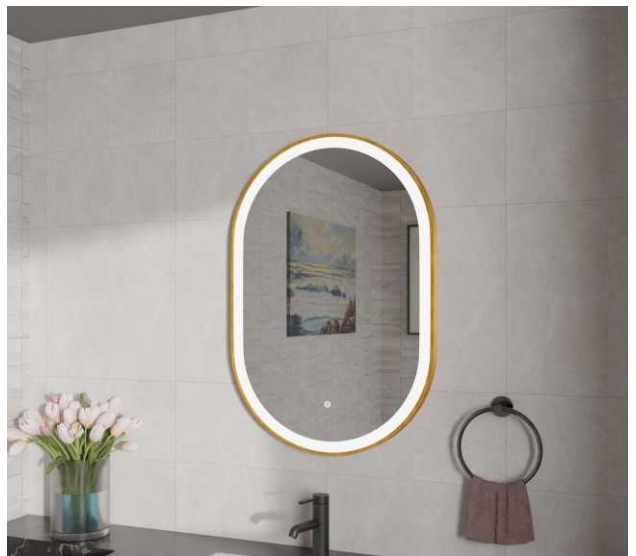

DDSN0005-B

Anti Theft
Dock Station Device

TOUCH LED MIRROR

CUSTOMIZE OPTIONS

- Shape : Round / Square / Rectangle / Capsule / Hexagon
- Size : Customize (as per Requirement)
- Frame : With / Without | Finish of frame : Matt / Glossy
- Color of Frame : Black / Gold / Rose Gold / Blue
- Height of Frame : 1.5 inch
- 1-10V dimming
- Power of LED Light : 12W
- Lighting : White / Warm White (Yellow) / Natural White (Single or Multiple)