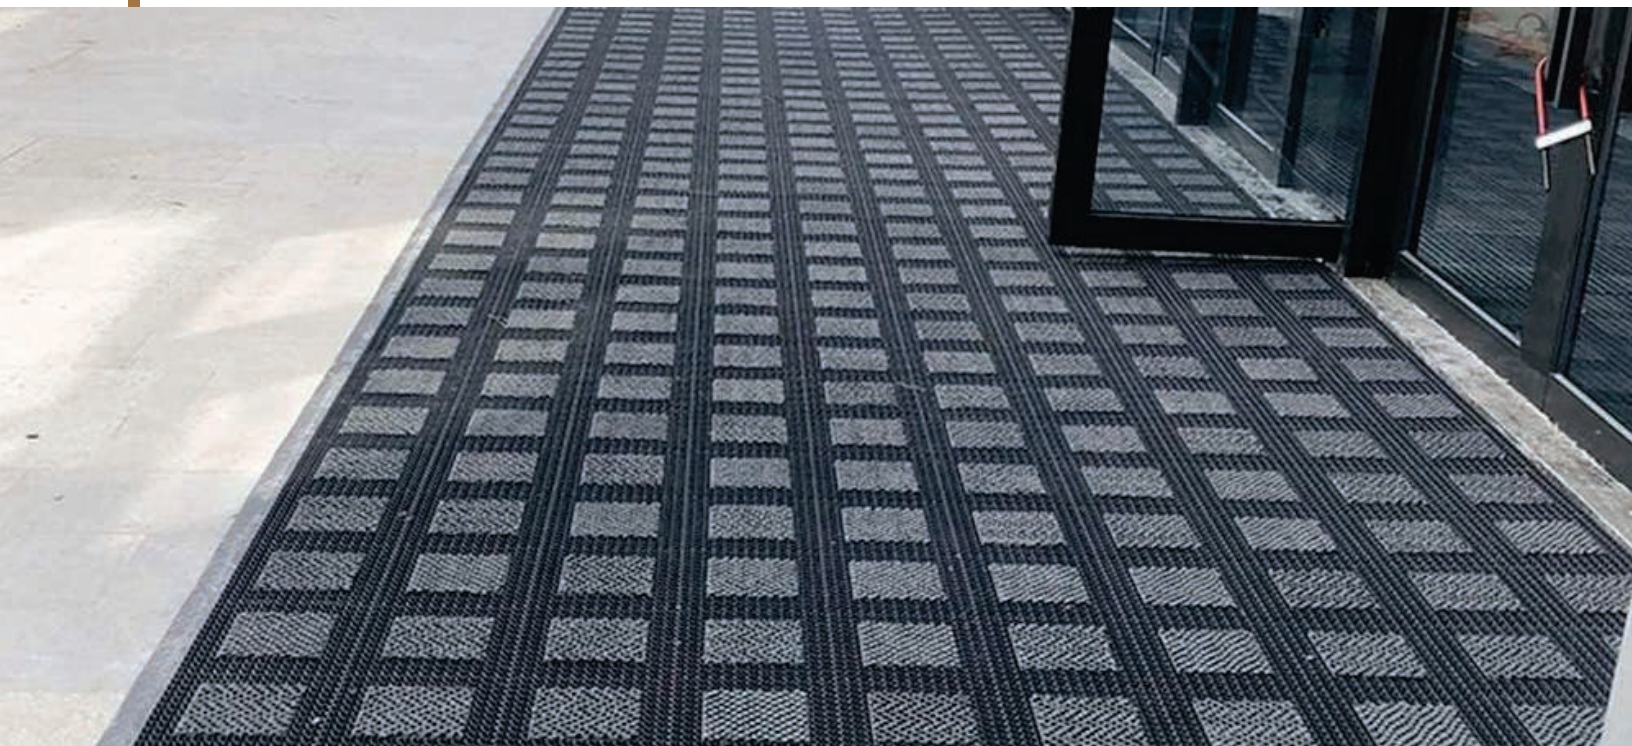

ENIGMA MODULAR MAT

DZMT0004-G

Tile Size : 300 x 300 x 15mm
 Material : 100% EVA
 Function : Anti Dust

Application :

Main porch area of 5 Star Hotel / Office / Malls /
 Airports / industries

ALUMINUM DUST BUSTER MAT