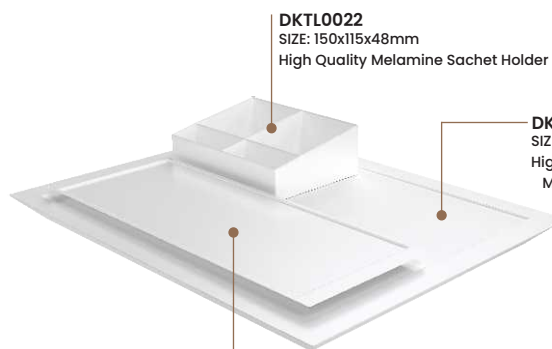

DKTLO040

Capacity : 1.2 Ltr
Kettle Material : Steel + ABS
Automatic cut-off
(Water level indicator)

DKTLO037

Capacity : 1 Ltr
Kettle Material : 304 SS
Automatic cut-off
(Water level indicator)

DKTLO038

Capacity : 1.2 Ltr
Material : 304 SS+ABS
Automatic cut-off

DKTLO036

Capacity : 1.0 Ltr
Material : High Grade ABS
Single Layer / Auto cut-off
(Water level indicator)

DKTLO062

Capacity : 1.0 Ltr
Material : 304 SS+ABS
Double Layer / Auto cut-off

DKTLO045

Capacity : 1.0 Ltr
Material : 304 SS+ABS
Automatic cut-off
(Water level indicator)

DKTLO067

Capacity : 1.2 Ltr
Material : 304 SS+ABS
Automatic cut-off

DKTLO028

Capacity : 1.2 Ltr
Material : 304 SS+ABS
Double Layer / Auto cut-off

CUSTOMIZE YOUR OWN SETS

DKTL0013
 SIZE: 150x115x48mm
 High Quality Melamine Sachet Holder

DKTL0012
 SIZE: 380x320x24mm
 High Quality Melamine
 Main Tray

DKTL0014
 SIZE: 332x130x11mm
 High Quality Melamine Serving Tray

DKTL0022
 SIZE: 150x115x48mm
 High Quality Melamine Sachet Holder

DKTL0020
 SIZE: 380x320x24mm
 High Quality Melamine
 Main Tray