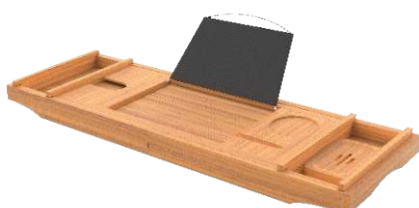

BATHTUB CADDY TRAY

DBCT0001
Bamboo Bathtub Caddy
Close Size : 745x230x55mm
Open Size : 1090x230x55mm
Color : Natural Wood Color