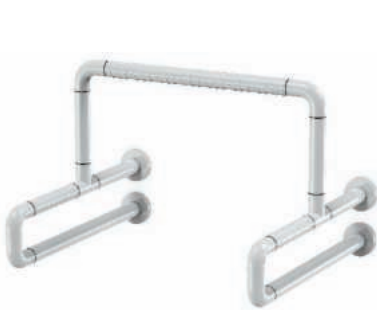

DHGB0067

TOILET SAFETY RAIL
Material : High-Strength Solid Aluminum Alloy
Grip : Anti-Skid Plastic Handrail
Foldable : 90 Degree

DHGB0002
Swing Grab Bar
Size : 605mm
Foldable

DHGB0009
L Shaped Handrail
Size : 665 x 465mm
Mount : Left / Right

DHGB0008 (300mm)
DHGB0013 (400mm)
DHGB0014 (600mm)
Straight Handrail Grab bar

DHGB0004
Urinal Safety
Grab Bar
Size : 565 x 530mm

DHGB0005
U-Shaped Handrail
Grab Bar
Size : 605mm
Foldable

DHGB0010
Size : 300x300mm
Mount : Left / Right