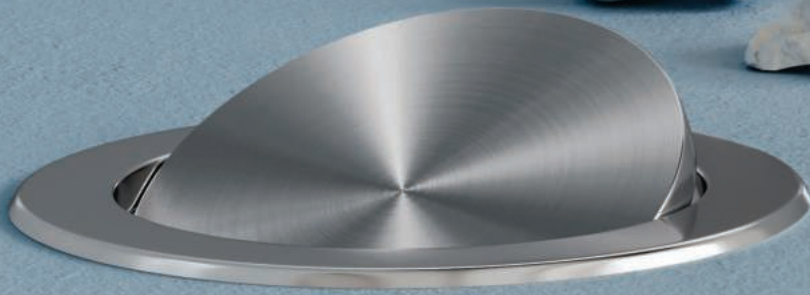

DWBN0010

Counter Top
304 Stainless Steel
Outside Diameter : 155mm
Inside Diameter : 140mm
Depth : 135mm

DWBN0009

Counter Top
304 Stainless Steel
Outside Diameter : 170mm
Inside Diameter : 150mm
Chute Depth : 75mm