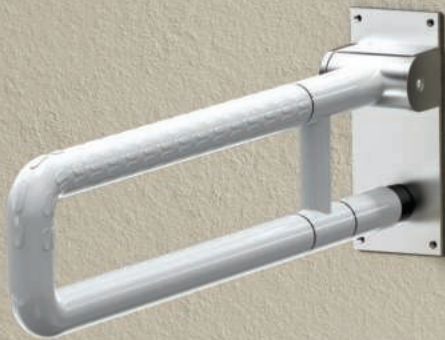

High Quality Anti-Bacterial Nylon With Anti-Slip Grip

SPECIAL GRAB BAR
Material : Aluminum
Grip : Anti Slip Grip
Installation : Wall Mounted
Foldable : 90 Degree

FOLDING SHOWER SEAT
Material: Insulated Stainless Steel
Installation : Wall Mounted
Space Saver : Wall Hung Retractable
Foldable : 90 Degree

TOILET SAFETY RAIL
Material : High-Strength Solid Aluminum Alloy
Grip : Anti-Skid Plastic Handrail
Foldable : 90 Degree